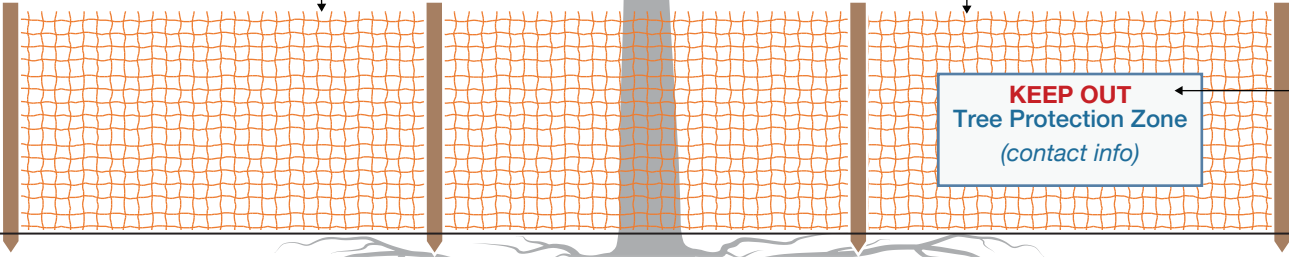

Mature Tree Protection Guidelines

No equipment shall operate inside the protective fencing, including during fence installation and removal.

4 to 6 foot fence: snow, chain link, or wooden.

KEEP OUT
Tree Protection Zone
(contact info)

8.5" x 11" sign laminated sign with contact info.

5 feet

Drip Line

5 feet

Tree protection area extends 5' from drip line.